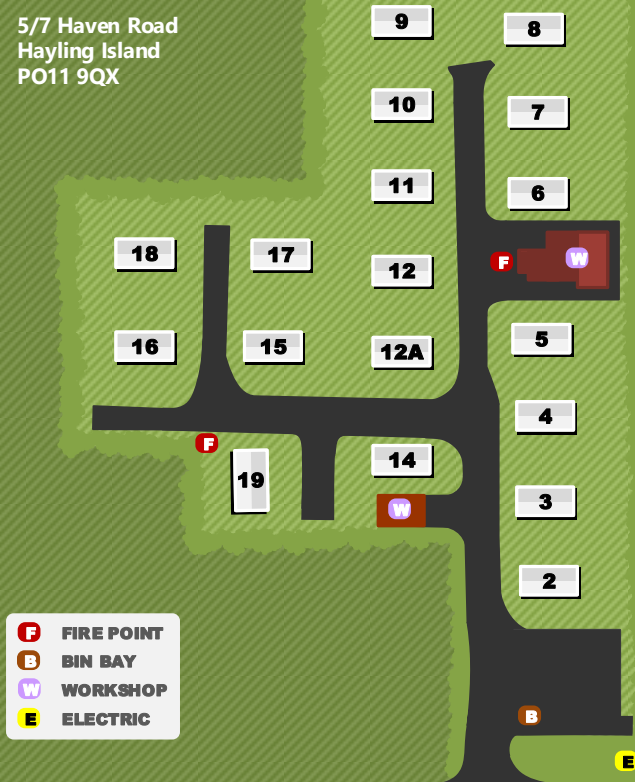

SUNNYMEAD ONE

5/7 Haven Road
Hayling Island
PO11 9QX

- F** FIRE POINT
- B** BIN BAY
- W** WORKSHOP
- E** ELECTRIC

Haven Road